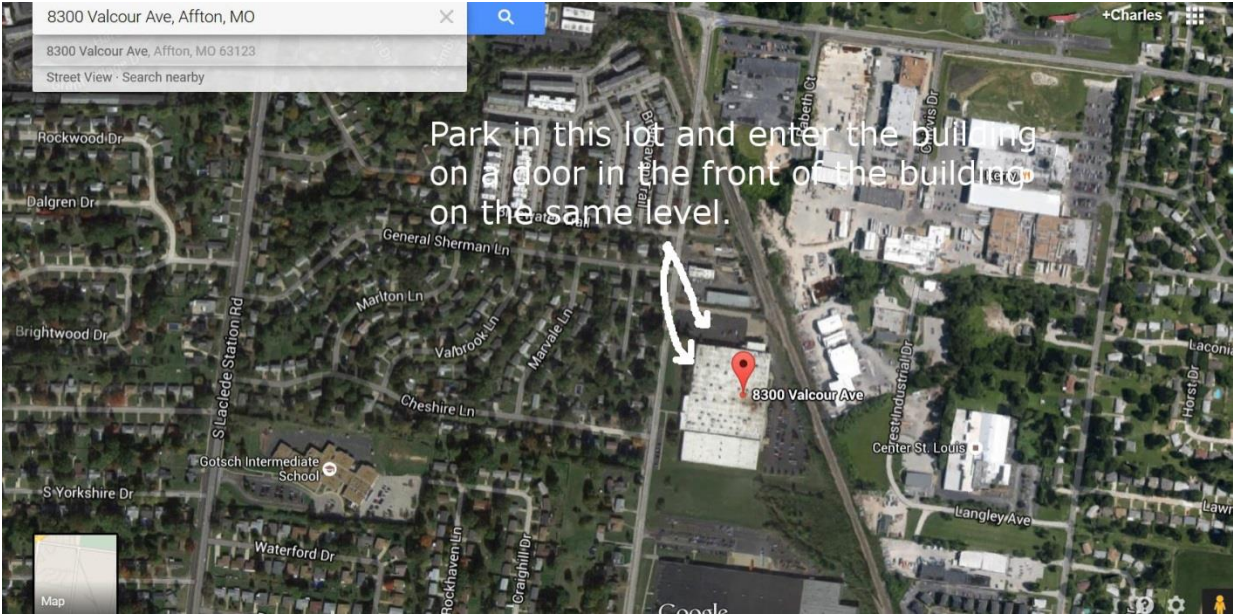

From the South Area:

Take 55 N to Reavis Barracks Road.
Take Reavis Barracks Road past Gravois to Weber Road.
Turn left on Weber Road.
Take Weber Road to the 4-way stop at Valcour Road.
Turn right on Valcour. 8300 Valcour will be on the right.

From Route 44:

Take 44 to Elm. Go south on Elm.
Elm turns into Rock Hill Road. Continue on Rock Hill Road to Laclede Station Road.
Turn left on Laclede Station Road.
Take Laclede Station Road to Weber Road.
Turn right on Weber Road. Take Weber Road to Valcour.
Turn left on Valcour. 8300 Valcour will be on the right.

From the West County Area:

Take 40 East to Hanley exit.
Go south on Hanley Road. Hanley turns into Laclede Station Road.
Continue on Laclede Station Road until just past Watson.
Turn left on Heege Road.
Take Heege to the 3-way stop at Valcour Road.
Turn right on Valcour. 8300 Valcour will be down the road on the left.

Sky view of the facility:

Front of the CJAP building:

Parking and entrance: