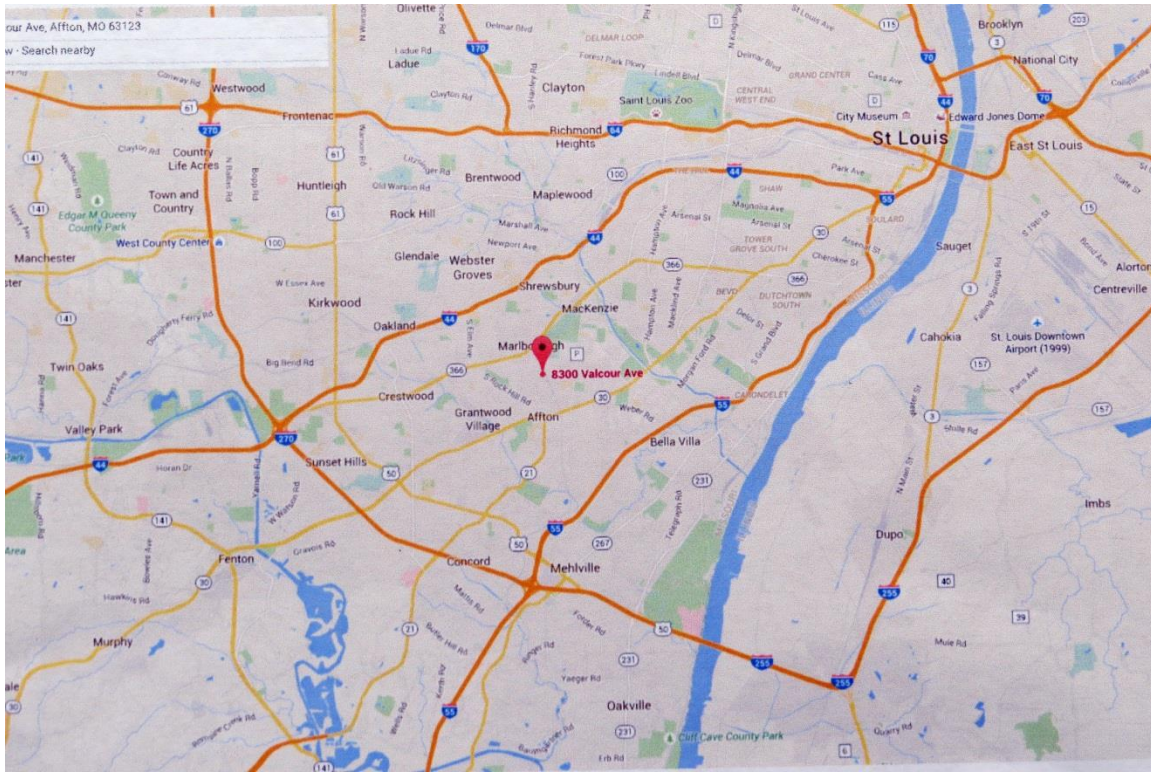

Directions to CJAP:

Click this link to find the best directions to CJAP from your location:

<https://www.google.com/maps/place/8300+Valcour+Ave,+Affton,+MO+63123/@38.56419,-90.3362318,15z/data=!4m2!3m1!1s0x87d8c983f1b0cdab:0x77a3c49853e919e>

From the South Area:

Take 55 N to Reavis Barracks Road.
Take Reavis Barracks Road past Gravois to Weber Road.
Turn left on Weber Road.
Take Weber Road to the 4-way stop at Valcour Road.
Turn right on Valcour. 8300 Valcour will be on the right.

From Route 44:

Take 44 to Elm. Go south on Elm.
Elm turns into Rock Hill Road. Continue on Rock Hill Road to Laclede Station Road.
Turn left on Laclede Station Road.
Take Laclede Station Road to Weber Road.
Turn right on Weber Road. Take Weber Road to Valcour.
Turn left on Valcour. 8300 Valcour will be on the right.

From the West County Area:

Take 40 East to Hanley exit.
Go south on Hanley Road. Hanley turns into Laclede Station Road.
Continue on Laclede Station Road until just past Watson.
Turn left on Heege Road.
Take Heege to the 3-way stop at Valcour Road.
Turn right on Valcour. 8300 Valcour will be down the road on the left.