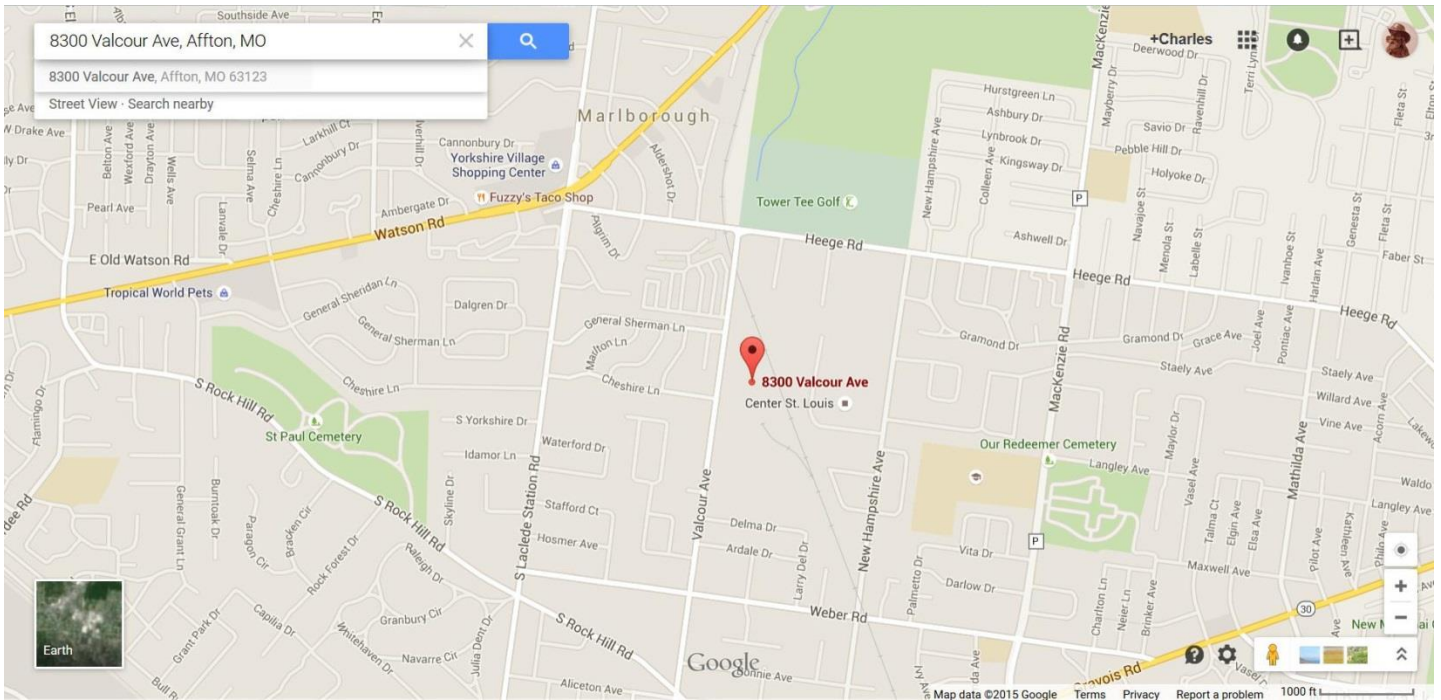

Directions to CJAP:

Click this link to find the best directions to CJAP from your location:

<https://www.google.com/maps/place/8300+Valcour+Ave,+Affton,+MO+63123/@38.56419,-90.3362318,15z/data=!4m2!3m1!1s0x87d8c983f1b0cdab:0x77a3c49853e919e>

From the South Area:

Take 55 N to Reavis Barracks Road.
Take Reavis Barracks Road past Gravois to Weber Road.
Turn left on Weber Road.
Take Weber Road to the 4-way stop at Valcour Road.
Turn right on Valcour. 8300 Valcour will be on the right.

From Route 44:

Take 44 to Elm. Go south on Elm.
Elm turns into Rock Hill Road. Continue on Rock Hill Road to Laclede Station Road.
Turn left on Laclede Station Road.
Take Laclede Station Road to Weber Road.
Turn right on Weber Road. Take Weber Road to Valcour.
Turn left on Valcour. 8300 Valcour will be on the right.

From the West County Area:

Take 40 East to Hanley exit.
Go south on Hanley Road. Hanley turns into Laclede Station Road.
Continue on Laclede Station Road until just past Watson.
Turn left on Heege Road.
Take Heege to the 3-way stop at Valcour Road.
Turn right on Valcour. 8300 Valcour will be down the road on the left.