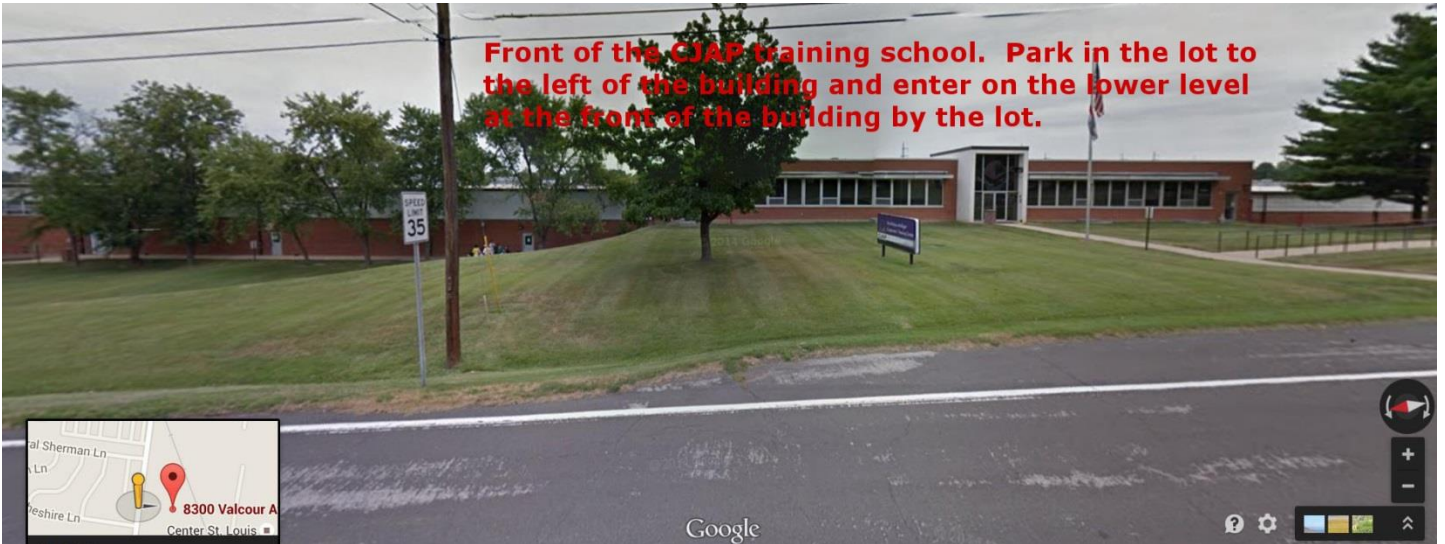

From the South Area:

Take 55 N to Reavis Barracks Road.
Take Reavis Barracks Road past Gravois to Weber Road.
Turn left on Weber Road.
Take Weber Road to the 4-way stop at Valcour Road.
Turn right on Valcour. 8300 Valcour will be on the right.

From Route 44:

Take 44 to Elm. Go south on Elm.
Elm turns into Rock Hill Road. Continue on Rock Hill Road to Laclede Station Road.
Turn left on Laclede Station Road.
Take Laclede Station Road to Weber Road.
Turn right on Weber Road. Take Weber Road to Valcour.
Turn left on Valcour. 8300 Valcour will be on the right.

From the West County Area:

Take 40 East to Hanley exit.
Go south on Hanley Road. Hanley turns into Laclede Station Road.
Continue on Laclede Station Road until just past Watson.
Turn left on Heege Road.
Take Heege to the 3-way stop at Valcour Road.
Turn right on Valcour. 8300 Valcour will be down the road on the left.

Sky view of the facility:

Front of the CJAP building:

Parking and entrance: